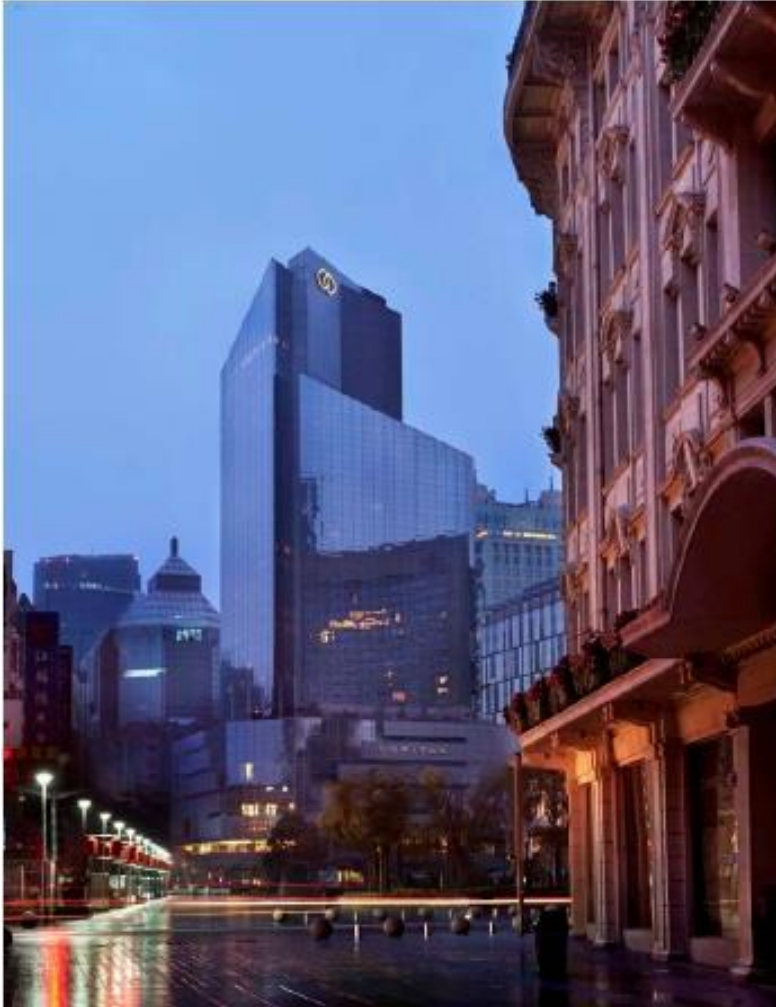

Sofitel Shanghai Hyland

French “ Allure”

Luxury hotel blends true French elegance with Chinese culture.

Hotel offers 383 impeccably designed guestrooms and suites includes 140 sophisticated Club Sofitel rooms, located on the 21th to 29th uppermost floors with stunning views over a sparkling city skyline.

Other facilities includes 2 Restaurant, 1Bar, 9 flexible meeting space, a Fitness centre with Gym & Spa facilities