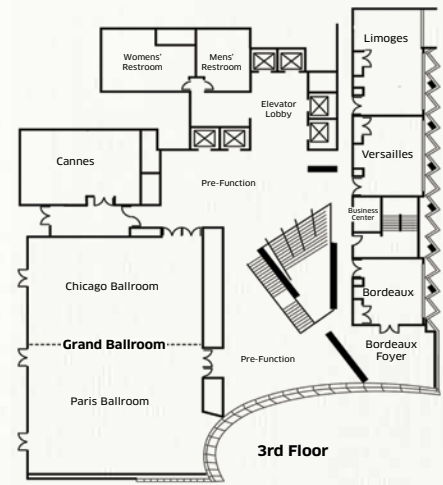

ROOM	AREA (FT²)	LENGTH (FT)	WIDTH (FT)	CEILING HEIGHT	CLASSROOM	THEATRE	U SHAPE	BOARD	BANQUET	RECEPTION
GRAND BALLROOM	4592	82	56	12-19	260	400	120	100	340	400
PARIS	2520	45	56	12-19	140	225	55	48	180	225
CHICAGO	2072	37	56	12-19	110	200	45	48	160	200
GRAND BALLROOM FOYER	2820	-	-	9	-	-	-	-	-	250
CANNES	870	23	37.8	9	50	85	30	32	60	60
LIMOGES	681	36	18.6	9	40	65	28	32	60	50
VERSAILLES	518	19	27.5	9	32	45	20	24	50	40
BORDEAUX	418	19	22	9	24	35	16	16	40	60
BORDEAUX FOYER	400	20	20	9	-	-	-	-	30	50
STRASBOURG	681	36	18.6	9	40	65	28	32	60	50
AVIGNON	518	19	27.25	9	32	45	20	24	50	40
MARSEILLE	418	19	22	9	24	35	16	16	40	60
MARSEILLE FOYER	400	20	20	9	-	-	-	-	30	50
CIGALE	1092	26	42	12	48	85	32	24	70	85

FACEBOOK.COM/SOFITELCHICAGO - @SOFITELCHICAGO
LIFEISMAGNIFIQUE.TUMBLR.COM

WWW.SOFITEL-CHICAGO.COM
WWW.SOFITEL.COM