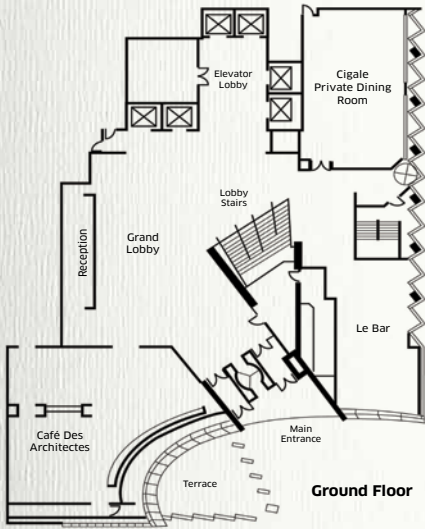

ROOM	AREA (FT²)	LENGTH (FT)	WIDTH (FT)	CEILING HEIGHT	CLASSROOM	THEATRE	U SHAPE	BOARD	BANQUET	RECEPTION
GRAND BALLROOM	4592	82	56	12-19	260	400	120	100	340	400
PARIS	2520	45	56	12-19	140	225	55	48	180	225
CHICAGO	2072	37	56	12-19	110	200	45	48	160	200
GRAND BALLROOM FOYER	2820	-	-	9	-	-	-	-	-	250
CANNES	870	23	37.8	9	50	85	30	32	60	60
LIMOGES	681	36	18.6	9	40	65	28	32	60	50
VERSAILLES	518	19	27.5	9	32	45	20	24	50	40
BORDEAUX	418	19	22	9	24	35	16	16	40	60
BORDEAUX FOYER	400	20	20	9	-	-	-	-	30	50
STRASBOURG	681	36	18.6	9	40	65	28	32	60	50
AVIGNON	518	19	27.25	9	32	45	20	24	50	40
MARSEILLE	418	19	22	9	24	35	16	16	40	60
MARSEILLE FOYER	400	20	20	9	-	-	-	-	30	50
CIGALE	1092	26	42	12	48	85	32	24	70	85

FACEBOOK.COM/SOFITELCHICAGO - @SOFITELCHICAGO
LIFEISMAGNIFIQUE.TUMBLR.COM

WWW.SOFITEL-CHICAGO.COM
WWW.SOFITEL.COM