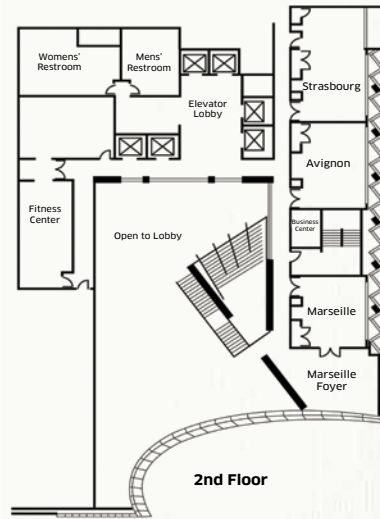

ROOM	AREA (FT²)	LENGTH (FT)	WIDTH (FT)	CEILING HEIGHT	CLASSROOM	THEATRE	U SHAPE	BOARD	BANQUET	RECEPTION
GRAND BALLROOM	4592	82	56	12-19	260	400	120	100	340	400
PARIS	2520	45	56	12-19	140	225	55	48	180	225
CHICAGO	2072	37	56	12-19	110	200	45	48	160	200
GRAND BALLROOM FOYER	2820	-	-	9	-	-	-	-	-	250
CANNES	870	23	37.8	9	50	85	30	32	60	60
LIMOGES	681	36	18.6	9	40	65	28	32	60	50
VERSAILLES	518	19	27.5	9	32	45	20	24	50	40
BORDEAUX	418	19	22	9	24	35	16	16	40	60
BORDEAUX FOYER	400	20	20	9	-	-	-	-	30	50
STRASBOURG	681	36	18.6	9	40	65	28	32	60	50
AVIGNON	518	19	27.25	9	32	45	20	24	50	40
MARSEILLE	418	19	22	9	24	35	16	16	40	60
MARSEILLE FOYER	400	20	20	9	-	-	-	-	30	50
CIGALE	1092	26	42	12	48	85	32	24	70	85

FACEBOOK.COM/SOFITELCHICAGO - @SOFITELCHICAGO
LIFEISMAGNIFIQUE.TUMBLR.COM

WWW.SOFITEL-CHICAGO.COM
WWW.SOFITEL.COM