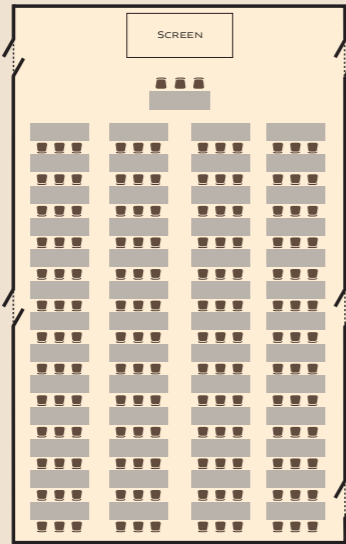

4 ROMANTIC SPACES	ARRANGEMENT				DIMENSIONS		
	THE GRAND CEREMONY	THE ENGAGEMENT	THE MAGNIFIQUE FEAST	RECEPTION	SPACE (M <sup>2</sup> )	LENGTH/WIDTH (M)	HEIGHT (M)
PRE-FUNCTION	-	-	100	150	140	17.8/8.5	7.5
PHOKEETHRA 1	60	40	50	70	80	8.7/8.5	7.5
PHOKEETHRA 2	30	20	20	30	40	8.0/4.0	7.5
GRAND BALLROOM	250	160	200	350	365	26.6/13.0	7.5
PHOKEETHRA MARQUEE	700	-	600	950	1,000	40/25	8.0

### PHOKEETHRA 1

Round Table

Classroom

Theatre

### GRAND BALLROOM

Round Table

Classroom

Theatre

### PHOKEETHRA 2

Round Table

Classroom

Theatre