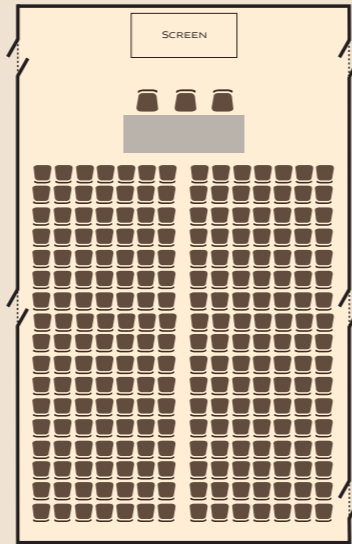

4 ROMANTIC SPACES	ARRANGEMENT				DIMENSIONS		
	THE GRAND CEREMONY	THE ENGAGEMENT	THE MAGNIFIQUE FEAST	RECEPTION	SPACE (M <sup>2</sup> )	LENGTH/WIDTH (M)	HEIGHT (M)
PRE-FUNCTION	-	-	100	150	140	17.8/8.5	7.5
PHOKEETHRA 1	60	40	50	70	80	8.7/8.5	7.5
PHOKEETHRA 2	30	20	20	30	40	8.0/4.0	7.5
GRAND BALLROOM	250	160	200	350	365	26.6/13.0	7.5
PHOKEETHRA MARQUEE	700	-	600	950	1,000	40/25	8.0

### PHOKEETHRA 1

Round Table

Classroom

Theatre

### GRAND BALLROOM

Round Table

Classroom

Theatre