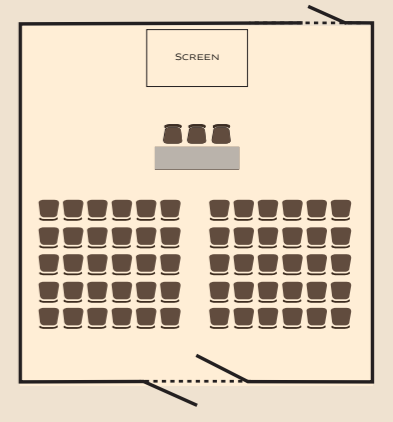

4 ROMANTIC SPACES	ARRANGEMENT				DIMENSIONS		
	THE GRAND CEREMONY	THE ENGAGEMENT	THE MAGNIFIQUE FEAST	RECEPTION	SPACE (M <sup>2</sup> )	LENGTH/WIDTH (M)	HEIGHT (M)
PRE-FUNCTION	-	-	100	150	140	17.8/8.5	7.5
PHOKEETHRA 1	60	40	50	70	80	8.7/8.5	7.5
PHOKEETHRA 2	30	20	20	30	40	8.0/4.0	7.5
GRAND BALLROOM	250	160	200	350	365	26.6/13.0	7.5
PHOKEETHRA MARQUEE	700	-	600	950	1,000	40/25	8.0

### PHOKEETHRA 1

Round Table

Classroom

Theatre