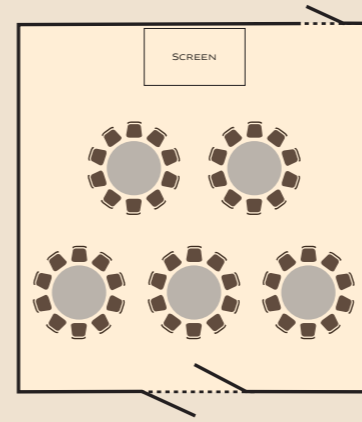

4 ROMANTIC SPACES	ARRANGEMENT				DIMENSIONS		
	THE GRAND CEREMONY	THE ENGAGEMENT	THE MAGNIFIQUE FEAST	RECEPTION	SPACE (M²)	LENGTH/WIDTH (M)	HEIGHT (M)
PRE-FUNCTION	-	-	100	150	140	17.8/8.5	7.5
PHOKEETHRA 1	60	40	50	70	80	8.7/8.5	7.5
PHOKEETHRA 2	30	20	20	30	40	8.0/4.0	7.5
GRAND BALLROOM	250	160	200	350	365	26.6/13.0	7.5
PHOKEETHRA MARQUEE	700	-	600	950	1,000	40/25	8.0

PHOKEETHRA 1

Round Table