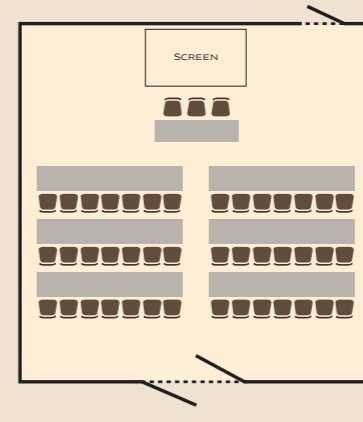

4 ROMANTIC SPACES	ARRANGEMENT				DIMENSIONS		
	THE GRAND CEREMONY	THE ENGAGEMENT	THE MAGNIFIQUE FEAST	RECEPTION	SPACE (M <sup>2</sup> )	LENGTH/WIDTH (M)	HEIGHT (M)
PRE-FUNCTION	-	-	100	150	140	17.8/8.5	7.5
PHOKEETHRA 1	60	40	50	70	80	8.7/8.5	7.5
PHOKEETHRA 2	30	20	20	30	40	8.0/4.0	7.5
GRAND BALLROOM	250	160	200	350	365	26.6/13.0	7.5
PHOKEETHRA MARQUEE	700	-	600	950	1,000	40/25	8.0

### PHOKEETHRA 1

Round Table

Classroom

Theatre