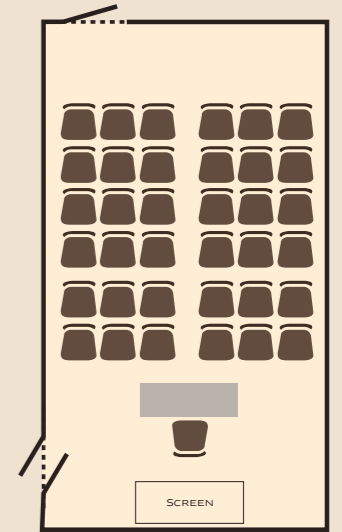

4 ROMANTIC SPACES	ARRANGEMENT				DIMENSIONS		
	THE GRAND CEREMONY	THE ENGAGEMENT	THE MAGNIFIQUE FEAST	RECEPTION	SPACE (M <sup>2</sup> )	LENGTH/WIDTH (M)	HEIGHT (M)
PRE-FUNCTION	-	-	100	150	140	17.8/8.5	7.5
PHOKEETHRA 1	60	40	50	70	80	8.7/8.5	7.5
PHOKEETHRA 2	30	20	20	30	40	8.0/4.0	7.5
GRAND BALLROOM	250	160	200	350	365	26.6/13.0	7.5
PHOKEETHRA MARQUEE	700	-	600	950	1,000	40/25	8.0

### PHOKEETHRA 1

Round Table

Classroom

Theatre

### GRAND BALLROOM

Round Table

Classroom

Theatre

### PHOKEETHRA 2

Round Table

Classroom

Theatre