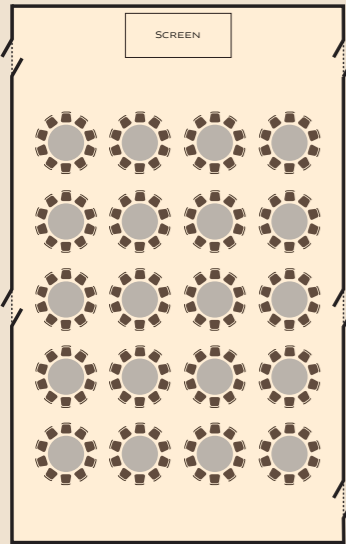

GRAND BALLROOM

Round Table