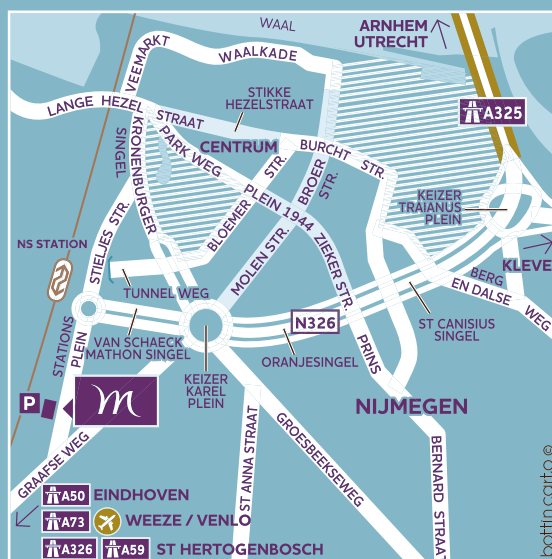

MERCURE HOTEL NIJMEGEN CENTRE

Francis Kam, Hotel Manager,
welcomes you to Mercure
Hotel Nijmegen Centre

YOUR HOTEL IN NIJMEGEN

Mercure Hotel Nijmegen Centre is located next to Nijmegen train station, making it the perfect city centre hotel for an overnight stay in Nijmegen. Our 'Ready-to-Work' area can be used for flexible working or business appointments. Guests consider the Mercure Hotel Nijmegen Centre a 'Really great and beautiful hotel!' Visit Nijmegen for a shopping break, a cultural visit or a night out in the city center.

Hotelservices: Bar, Restaurant, Free ADSL, Parking, Bike Rental, Flexible working, Online check-in and check-out.

Accessibility:

- Car: GPS :N 51° 50' 30.68" E 5° 51' 11.14"
- Train: Nijmegen Central Station (0.10 km / 0.06 mi)
- Airport: Amsterdam Airport Schiphol (130.00 km / 81.25 mi)

HOTEL FACILITIES

- 112 ROOMS
- BAR & RESTAURANT
- 'READY-TO-WORK' LOUNGE

TRAVEL INFORMATION

- CURRENCY:** EURO €
- TIMEZONE:** MET/CET, UTC+ 1 (WINTER) UTC+ 2 (SUMMER)

Stationsplein 29 – 6512 AB Nijmegen – The Netherlands