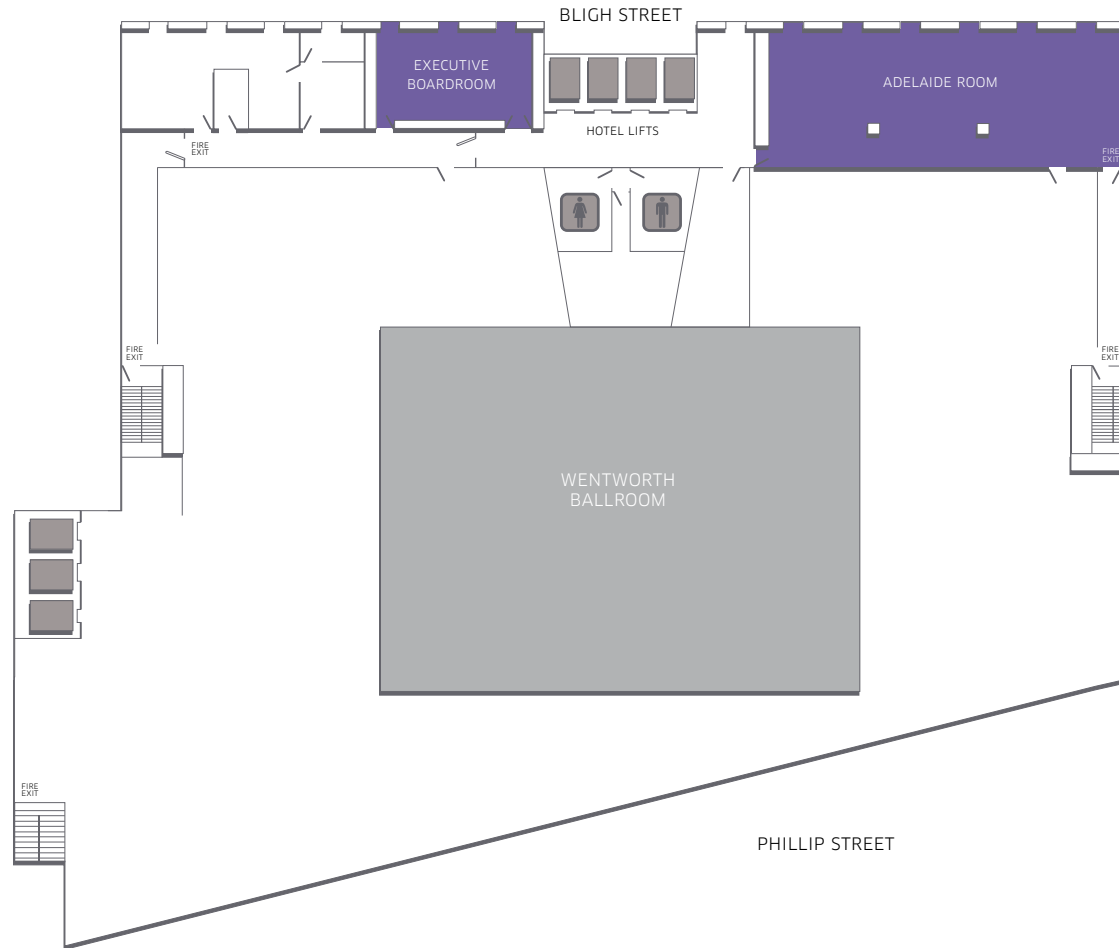

## FLOOR PLANS

Conference in style at Sofitel Sydney Wentworth and discover our meeting room layouts and capacities.

[SECOND FLOOR](#) >

[THIRD FLOOR](#) >

[FOURTH FLOOR](#) >

[FIFTH FLOOR](#) >

**SECOND FLOOR MEETING ROOM LAYOUT AND CAPACITIES**

ROOM NAME	AREA SQ.M	THEATRE STYLE	BANQUET STYLE SIT DOWN
HOBART ROOM 1 & 2	85	70	50
HOBART ROOM 1	39	24	20
HOBART ROOM 2	46	36	30

THIRD FLOOR MEETING ROOM LAYOUT AND CAPACITIES

ROOM NAME	AREA SQ.M	THEATRE STYLE	CLASSROOM STYLE	COCKTAIL STANDING	BANQUET STYLE SIT DOWN
GRAND BALLROOM	629	950	468	1100	580
SYDNEY ROOM	229	304	156	360	180
MELBOURNE ROOM	198	266	156	340	170
PERTH ROOM	198	266	156	340	170
BRISBANE ROOM	227	200	80	180	140
CANBERRA ROOM	55	30	27	40	40

FOURTH FLOOR MEETING ROOM LAYOUT AND CAPACITIES

ROOM NAME	AREA SQ.M	THEATRE STYLE	CLASSROOM STYLE	COCKTAIL STANDING	BANQUET STYLE SIT DOWN	BOARDROOM
ADELAIDE ROOM	165	120	54	120	100	56
EXECUTIVE BOARDROOM	46	N/A	N/A	N/A	N/A	16

FIFTH FLOOR MEETING ROOM LAYOUT AND CAPACITIES

ROOM NAME	AREA SQ.M	THEATRE STYLE	CLASSROOM STYLE	COCKTAIL STANDING	BANQUET STYLE SIT DOWN
EDWIN FLACK ROOM	57	50	30	50	40
WENTWORTH ROOM	41	35	21	30	20

---