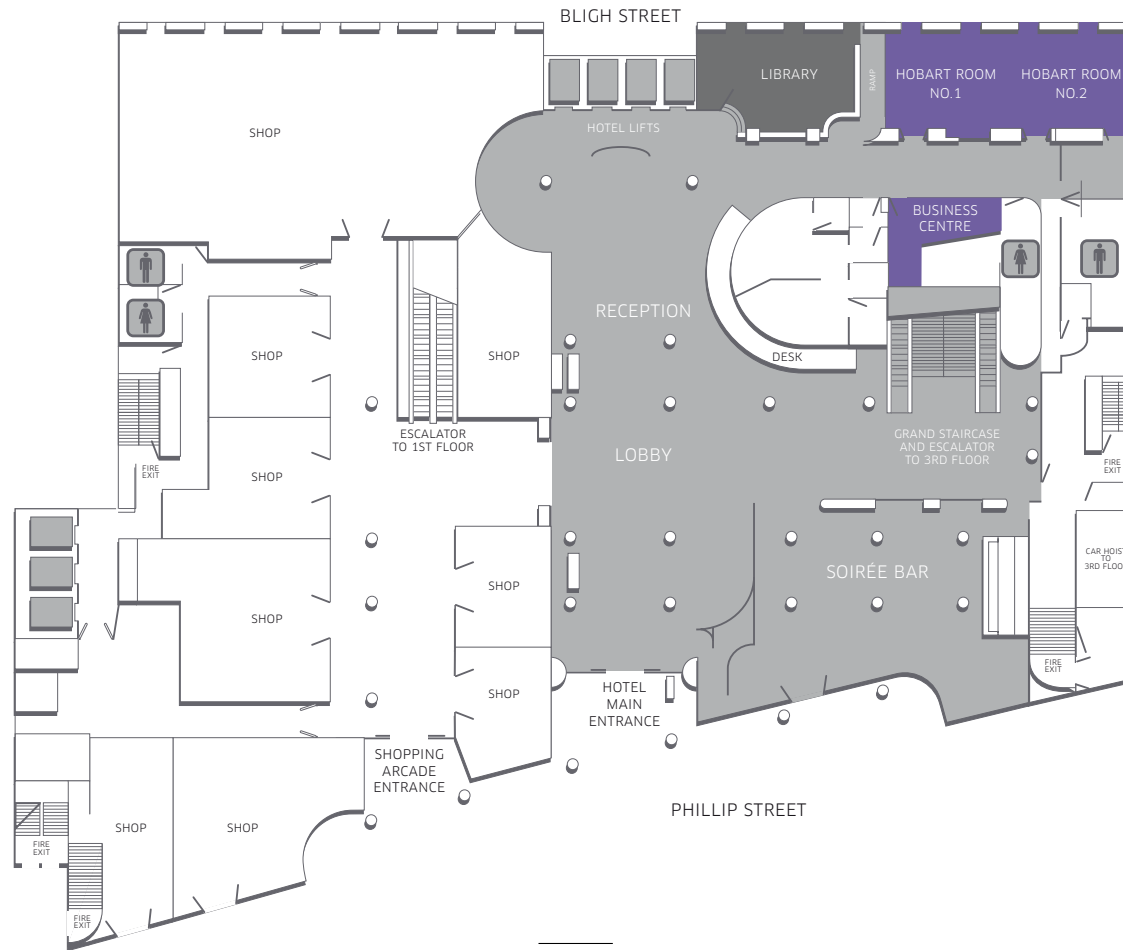

## FLOOR PLANS

Conference in style at Sofitel Sydney Wentworth and discover our meeting room layouts and capacities.

[SECOND FLOOR](#) >

[THIRD FLOOR](#) >

[FOURTH FLOOR](#) >

[FIFTH FLOOR](#) >

**SECOND FLOOR MEETING ROOM LAYOUT AND CAPACITIES**

ROOM NAME	AREA SQ.M	THEATRE STYLE	BANQUET STYLE SIT DOWN
HOBART ROOM 1 & 2	85	70	50
HOBART ROOM 1	39	24	20
HOBART ROOM 2	46	36	30

THIRD FLOOR MEETING ROOM LAYOUT AND CAPACITIES

ROOM NAME	AREA SQ.M	THEATRE STYLE	CLASSROOM STYLE	COCKTAIL STANDING	BANQUET STYLE SIT DOWN
GRAND BALLROOM	629	950	468	1100	580
SYDNEY ROOM	229	304	156	360	180
MELBOURNE ROOM	198	266	156	340	170
PERTH ROOM	198	266	156	340	170
BRISBANE ROOM	227	200	80	180	140
CANBERRA ROOM	55	30	27	40	40

FOURTH FLOOR MEETING ROOM LAYOUT AND CAPACITIES

ROOM NAME	AREA SQ.M	THEATRE STYLE	CLASSROOM STYLE	COCKTAIL STANDING	BANQUET STYLE SIT DOWN	BOARDROOM
ADELAIDE ROOM	165	120	54	120	100	56
EXECUTIVE BOARDROOM	46	N/A	N/A	N/A	N/A	16

FIFTH FLOOR MEETING ROOM LAYOUT AND CAPACITIES

ROOM NAME	AREA SQ.M	THEATRE STYLE	CLASSROOM STYLE	COCKTAIL STANDING	BANQUET STYLE SIT DOWN
EDWIN FLACK ROOM	57	50	30	50	40
WENTWORTH ROOM	41	35	21	30	20

---