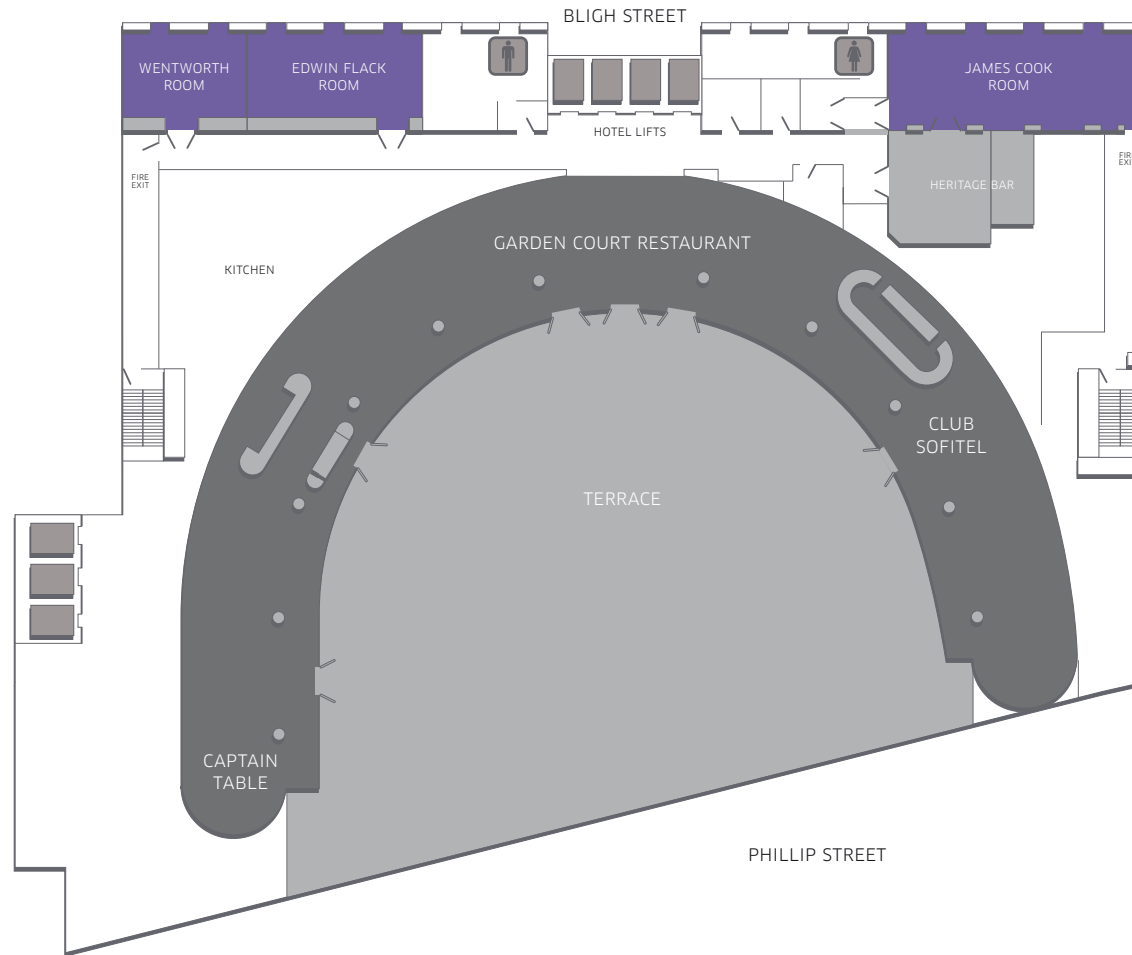

## FLOOR PLANS

Conference in style at Sofitel Sydney Wentworth and discover our meeting room layouts and capacities.

[SECOND FLOOR](#) >

[THIRD FLOOR](#) >

[FOURTH FLOOR](#) >

[FIFTH FLOOR](#) >

**SECOND FLOOR MEETING ROOM LAYOUT AND CAPACITIES**

ROOM NAME	AREA SQ.M	THEATRE STYLE	BANQUET STYLE SIT DOWN
HOBART ROOM 1 & 2	85	70	50
HOBART ROOM 1	39	24	20
HOBART ROOM 2	46	36	30

THIRD FLOOR MEETING ROOM LAYOUT AND CAPACITIES

ROOM NAME	AREA SQ.M	THEATRE STYLE	CLASSROOM STYLE	COCKTAIL STANDING	BANQUET STYLE SIT DOWN
GRAND BALLROOM	629	950	468	1100	580
SYDNEY ROOM	229	304	156	360	180
MELBOURNE ROOM	198	266	156	340	170
PERTH ROOM	198	266	156	340	170
BRISBANE ROOM	227	200	80	180	140
CANBERRA ROOM	55	30	27	40	40

FOURTH FLOOR MEETING ROOM LAYOUT AND CAPACITIES

ROOM NAME	AREA SQ.M	THEATRE STYLE	CLASSROOM STYLE	COCKTAIL STANDING	BANQUET STYLE SIT DOWN	BOARDROOM
ADELAIDE ROOM	165	120	54	120	100	56
EXECUTIVE BOARDROOM	46	N/A	N/A	N/A	N/A	16

FIFTH FLOOR MEETING ROOM LAYOUT AND CAPACITIES

ROOM NAME	AREA SQ.M	THEATRE STYLE	CLASSROOM STYLE	COCKTAIL STANDING	BANQUET STYLE SIT DOWN
EDWIN FLACK ROOM	57	50	30	50	40
WENTWORTH ROOM	41	35	21	30	20

---