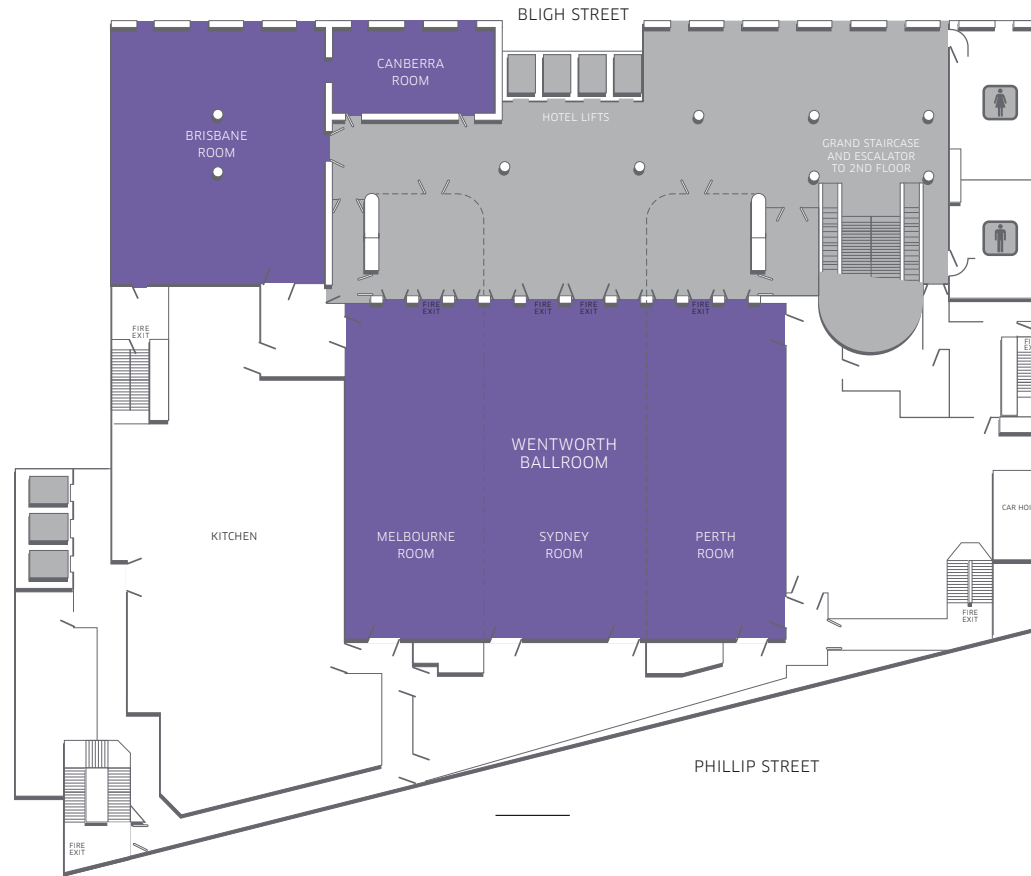

## FLOOR PLANS

Conference in style at Sofitel Sydney Wentworth and discover our meeting room layouts and capacities.

[SECOND FLOOR](#) >

[THIRD FLOOR](#) >

[FOURTH FLOOR](#) >

[FIFTH FLOOR](#) >

**SECOND FLOOR MEETING ROOM LAYOUT AND CAPACITIES**

ROOM NAME	AREA SQ.M	THEATRE STYLE	BANQUET STYLE SIT DOWN
HOBART ROOM 1 & 2	85	70	50
HOBART ROOM 1	39	24	20
HOBART ROOM 2	46	36	30

THIRD FLOOR MEETING ROOM LAYOUT AND CAPACITIES

ROOM NAME	AREA SQ.M	THEATRE STYLE	CLASSROOM STYLE	COCKTAIL STANDING	BANQUET STYLE SIT DOWN
GRAND BALLROOM	629	950	468	1100	580
SYDNEY ROOM	229	304	156	360	180
MELBOURNE ROOM	198	266	156	340	170
PERTH ROOM	198	266	156	340	170
BRISBANE ROOM	227	200	80	180	140
CANBERRA ROOM	55	30	27	40	40

FOURTH FLOOR MEETING ROOM LAYOUT AND CAPACITIES

ROOM NAME	AREA SQ.M	THEATRE STYLE	CLASSROOM STYLE	COCKTAIL STANDING	BANQUET STYLE SIT DOWN	BOARDROOM
ADELAIDE ROOM	165	120	54	120	100	56
EXECUTIVE BOARDROOM	46	N/A	N/A	N/A	N/A	16

FIFTH FLOOR MEETING ROOM LAYOUT AND CAPACITIES

ROOM NAME	AREA SQ.M	THEATRE STYLE	CLASSROOM STYLE	COCKTAIL STANDING	BANQUET STYLE SIT DOWN
EDWIN FLACK ROOM	57	50	30	50	40
WENTWORTH ROOM	41	35	21	30	20

---