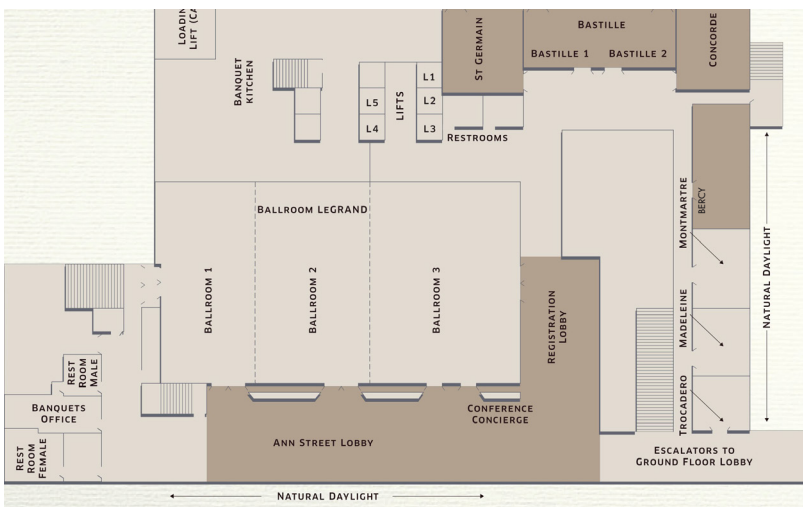

DISCOVER THIS STUNNING ADDRESS, BLENDING ART AND FRENCH FLAIR, SITUATED IN THE HEART OF THE VIBRANT CITY OF BRISBANE

INSPIREDMEETINGS™

Set the stage in our ballroom, meeting rooms or indulge in a rooftop cocktail party with impressive views of Brisbane's skyline. With all rooms featuring a modern, elegant style and state of the art audio visual technology installed in every room, Sofitel Brisbane Central is Brisbane's largest and most highly awarded integrated conference venue.

Distinctive features

- 15 fully flexible event spaces
- Ideal location directly above Central Station
- Exquisite, French inspired banqueting menus
- Onsite staging company, AV Partners
- Outdoor spaces with amazing views of Brisbane city
- 433 elegantly appointed guest rooms and suites
- 4 award winning food and beverage outlets
- Dedicated sales & events team

MEETING ROOMS	SURFACE M ²	HEIGHT M	CLASSROOM	THEATER	U-SHAPE	BOARDROOM	DINNER
Ballroom Le Grand	798	6.5	594	1056	N/A	N/A	630
Ballroom 3	331.8	6.5	252	450	N/A	N/A	250
Ballroom 2	254.1	6.5	216	350	N/A	N/A	200
Ballroom 1	212.1	6.5	120	250	N/A	N/A	150
Ann St Lobby	450	2.8	N/A	N/A	N/A	N/A	N/A
Registration Lobby	198	6.5	N/A	N/A	N/A	N/A	N/A
St Germain	63.51	2.7	30	50	21	22	40
Bastille	106.24	2.7	72	90	42	42	60
Bastille 1	49.92	2.7	24	45	18	24	30
Bastille 2	56.32	2.7	24	45	18	24	30
Concorde	80.5	2.7	45	70	27	28	50
Odeon	128	2.4	81	100	39	44	80
Soiree	143	N/A	N/A	N/A	N/A	N/A	160
Trocadero	32	2.7	12	22	12	14	20
Bercy	60	2.7	30	75	27	30	30
Madeleine	40.7	2.7	N/A	N/A	N/A	14	14
Montmartre	46.2	2.7	12	22	12	14	20
Burgundy	11.8	2.4	N/A	N/A	N/A	4	4
Normandy	18.24	2.4	N/A	N/A	N/A	8	8
Bordeaux	12.8	2.4	N/A	N/A	N/A	6	6