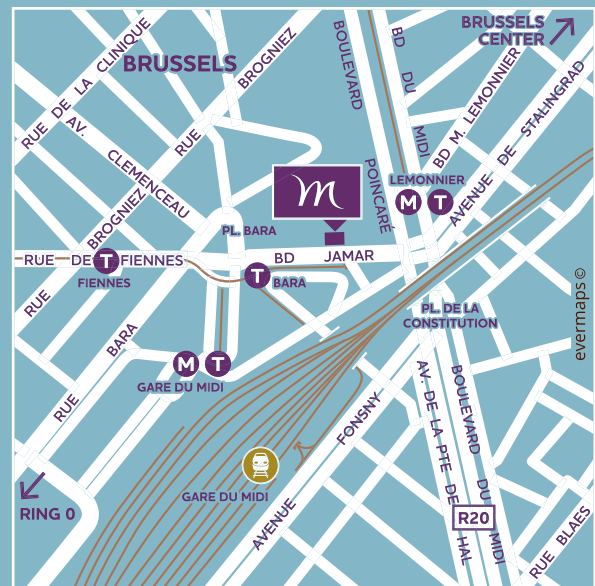

TRAVEL INFORMATION

CURRENCY: EURO €

TIMEZONE: MET/CET, UTC+ 1 (WINTER) UTC+ 2 (SUMMER)

Boulevard Jamar 25 29 – 1060 Brussels – Belgium

T (+32)2/5281890 | F (+32)2/5281891

E-mail: H7233@accor.com

BEST RATES ON MERCURE.COM

accorhotels.com

MercureHotels