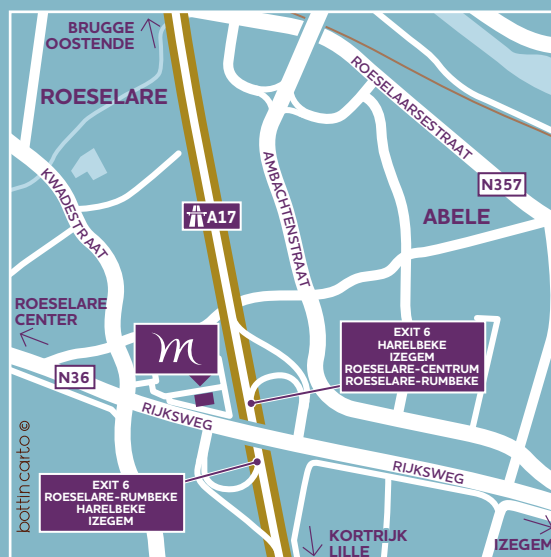

TRAVEL INFORMATION

CURRENCY: EURO €

TIMEZONE: MET/CET, UTC+ 1 (WINTER) UTC+ 2 (SUMMER)

Accent Business Park – Kwadestraat 149b – 8800 Roeselare – Belgium

T (+32)51/43 20 00 | F (+32)51/43 20 01

E-mail: info@mercuroeselare.be

BEST RATES ON MERCURE.COM

accorhotels.com

Facebook: [Mercuroeselare](https://www.facebook.com/Mercuroeselare) | Twitter: [@Mercuroesel](https://twitter.com/Mercuroesel)