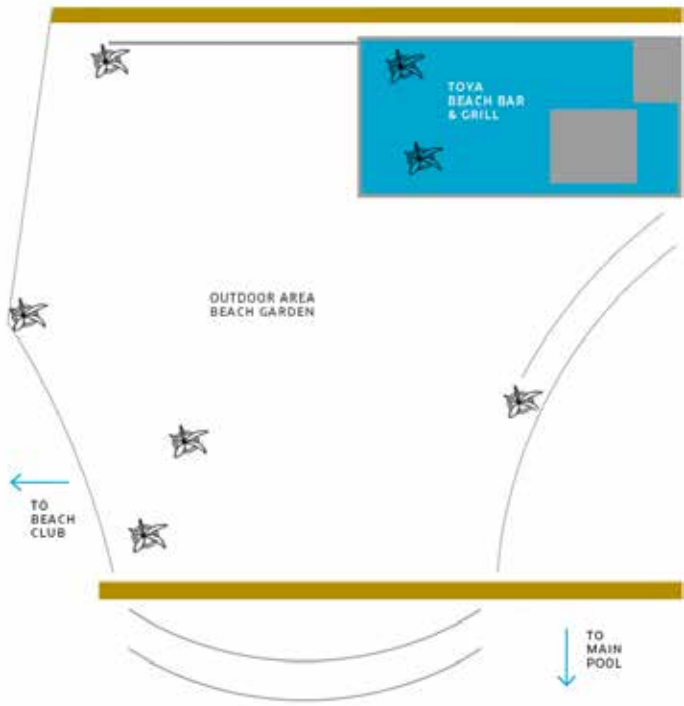

# Ocean de L'Amour

— USD 4,000++ —

Beach venue with adornments for a truly unique open setting  
Bride's Bouquet and Groom's Boutonniere  
Flower shower petals  
Two nights stay at the Honeymoon Suite  
4 hours usage of preparation room  
Marriage celebrant  
Commemorative wedding certificate  
Wedding toast 'Sofitel Twist' up to 50 persons  
Canape after Ceremony (15 Dozens)  
Traditional rindik bamboo orchestra  
Balinese massage at So Spa for wedding couple

# FLOOR PLAN/ LAYOUT

MEETING	AREA M <sup>2</sup>	HEIGHT M	THEATER	CLASS	U-SHAPE	BANQUET	BOARD	COCKTAIL
<b>KECAK GRAND BALLROOM</b>	650	6.5	545	430	135	650	650	650
<b>LAKSMANA</b>	210	6.5	180	130	50	210	210	210
<b>RAMA</b>	210	6.5	180	130	50	210	210	210
<b>SITHA</b>	210	6.5	180	130	50	210	210	210
<b>LEGONG</b>	72	6.5	80	30	30	72	72	72
<b>PENDET</b>	56	4.5	-	-	-	-	15	-
<b>REJANG</b>	48	4.5	30	20	20	30	30	20
<b>REONG</b>	36	4.5	-	-	-	-	12	-
<b>GRAND GAMELAN BALLROOM</b>	450	6.5	420	180	125	270	170	360
<b>GAMELAN</b>	225	6.5	240	90	35	120	35	200
<b>GAMELAN A</b>	88	4.5	90	45	25	60	30	80
<b>GAMELAN B</b>	88	4.5	90	45	25	60	30	80
<b>JEWEL BOX</b>	117	5.5	80	40	30	60	25	100
<b>BEACH GARDEN</b>	720	-	550	-	-	320	-	500
<b>RETREAT GARDEN</b>	520	-	450	-	-	420	-	650

**JEWEL BOX**

**THE RETREAT**

BEACH

BEACH GARDEN

*Wedding is Magnifique!*

Sofitel Bali Nusa Dua Beach Resort,  
ITDC Complex lot N5 - Nusa Dua, Bali - 80363  
Tel +62 361 849 2888 | Fax +62 361 849 2999  
e-mail: [h9078@sofitel.com](mailto:h9078@sofitel.com) | [www.sofitel.com/9078](http://www.sofitel.com/9078)